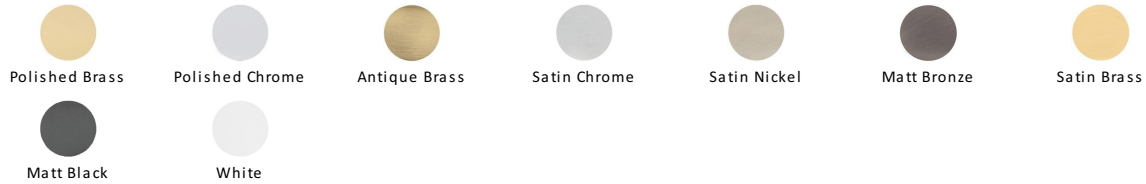

## 60mm Roller Bolt Nightlatch NL-R3060

NL-R3060-PC

60mm Roller Bolt Night Latch Polished Chrome Finish

**Material:**  
Steel & Metal Alloys

**Finish:**  
Polished Chrome

### Available Finishes