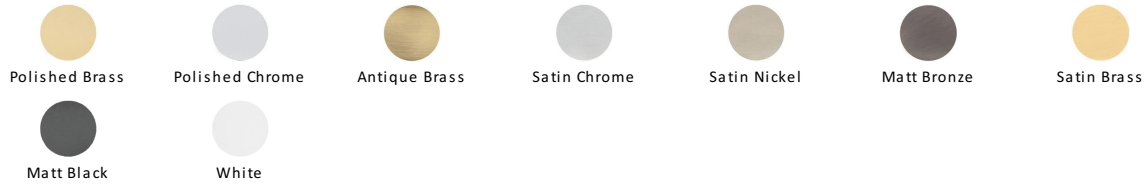

60mm Roller Bolt Nightlatch NL-R3060

NL-R3060-PB

60mm Roller Bolt Night Latch Polished Brass Finish

Material:
Steel & Metal Alloys

Finish:
Polished Brass

Available Finishes

Product Dimensions (All dimensions are in millimeters unless otherwise indicated)

Backset 60

Useful Information

- The 60mm size refers to the distance from the outside edge of the door to the keyhole centre on the cylinder
- Other measurements - Length 93mm, Width 70mm, Projection 49mm