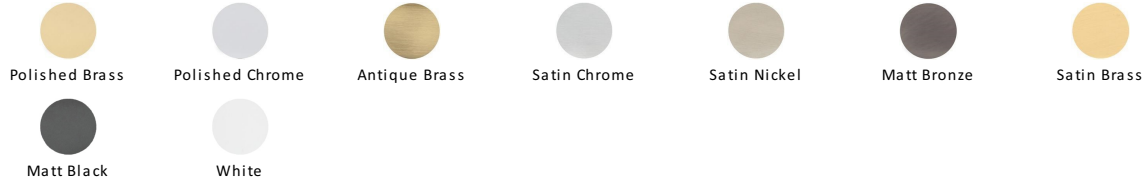

60mm Roller Bolt Nightlatch NL-R3060

NL-R3060-AT

60mm Roller Bolt Night Latch Antique Finish

Material:
Steel & Metal Alloys

Finish:
Antique Brass

Available Finishes

Product Dimensions (All dimensions are in millimeters unless otherwise indicated)

Backset 60

Useful Information

- The 60mm size refers to the distance from the outside edge of the door to the keyhole centre on the cylinder
- Other measurements - Case Width 93mm, Case Height 70mm, Maximum Projection 49mm