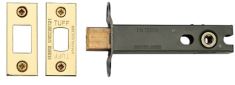

## CE Tubular Deadbolt 4"

LAL0277-PB

CE Tubular Deadbolt 4" Polished Brass Finish

**Material:**  
Steel & Metal Alloys

**Finish:**  
Polished Brass

### Available Finishes

Polished Brass

Antique Brass

Matt Bronze

Satin Brass

Matt Black

Polished Chrome /  
Polished NickelSatin Chrome / Nickel  
Finish

### Product Dimensions (All dimensions are in millimeters unless otherwise indicated)

**Case Length** 4" **Backset** 82