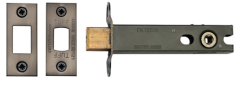

## CE Tubular Deadbolt 4"

LAL0277-MB

CE Tubular Deadbolt 4" Matt Bronze Finish

**Material:**

Steel &amp; Metal Alloys

**Finish:**

Matt Bronze

### Available Finishes

Polished Brass

Antique Brass

Matt Bronze

Satin Brass

Matt Black

Polished Chrome /  
Polished NickelSatin Chrome / Nickel  
Finish

### Product Dimensions (All dimensions are in millimeters unless otherwise indicated)

<b>Case Length</b>	4"	<b>Backset</b>	82
--------------------	----	----------------	----