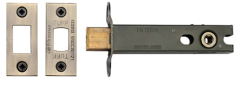

## CE Tubular Deadbolt 4"

LAL0277-AT

CE Tubular Deadbolt 4" Antique Finish

**Material:**  
Steel & Metal Alloys

**Finish:**  
Antique Brass

### Available Finishes

Polished Brass

Antique Brass

Matt Bronze

Satin Brass

Matt Black

Polished Chrome /  
Polished NickelSatin Chrome / Nickel  
Finish

### Product Dimensions (All dimensions are in millimeters unless otherwise indicated)

**Case Length**      4"      **Backset**      82