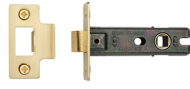

CE Tubular Latch 3"

LAL0082-SB

CE Tubular Latch 3" Satin Brass Finish

Material:

Steel & Metal Alloys

Finish:

Satin Brass

Available Finishes

Polished Brass

Antique Brass

Matt Bronze

Satin Brass

Matt Black

Polished Chrome /
Polished NickelSatin Chrome / Nickel
Finish

Product Dimensions (All dimensions are in millimeters unless otherwise indicated)

Case Length	3"	Backset	57
--------------------	----	----------------	----

Useful Information

- Made from Brass and Steel

Box Contains

- 1 x CE Tubular Latch
- All fixing screws and fasteners

+44 (0)1384 247805