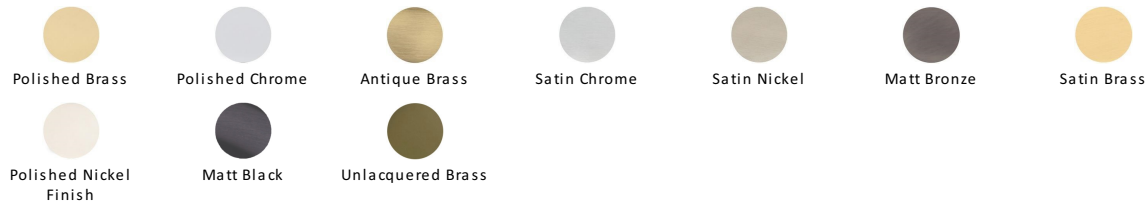

## Heritage Brass Door Knocker

K1310-BKMT

Heritage Brass Door Knocker Matt Black finish

**Material:**  
Solid Brass

**Finish:**  
Matt Black

### Available Finishes

### About the Finish