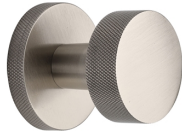

Knightsbridge Knurled Knob on Knurled Concealed base

HLS8805-SN

Heritage Brass Knightsbridge Knurled Knob on Knurled Concealed base Satin Nickel finish

Material:
Solid Brass

Finish:
Satin Nickel

Available Finishes

Polished Brass

Polished Chrome

Antique Brass

Satin Nickel

Matt Bronze

Satin Brass

Product Dimensions (All dimensions are in millimeters unless otherwise indicated)

Projection 65 **Maximum Diameter** 63

About the Finish

Satin Nickel

With its honeyed grey tone created by brushed nickel plating on brass, this finish closely matches Stainless Steel but offers a warm and subtle alternative which is popular in traditional and modern décors.

Useful Information

- Knob for internal doors where locking is not required
- This Door Knob is half-sprung and will work with a lightly sprung latch
- If you are replacing an existing Door Knob, this Knob will work with a Standard UK Tubular Latch
- For new doors you will also need to purchase a Tubular Latch our reference YKTL3N-SN&SC
- Concealed Fixing