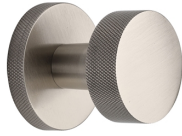

Knightsbridge Knurled Knob on Knurled Concealed base

HLS8805-SN

Heritage Brass Knightsbridge Knurled Knob on Knurled Concealed base Satin Nickel finish

Material:
Solid Brass

Finish:
Satin Nickel

Available Finishes

Polished Brass

Polished Chrome

Antique Brass

Satin Nickel

Matt Bronze

Satin Brass

Product Dimensions (All dimensions are in millimeters unless otherwise indicated)

Projection	66	Knob Diameter	54	Rose Diameter	63
-------------------	----	----------------------	----	----------------------	----

About the Finish

Satin Nickel

With its honeyed grey tone created by brushed nickel plating on brass, this finish closely matches Stainless Steel but offers a warm and subtle alternative which is popular in traditional and modern décors.

Useful Information

- Knob for internal doors where locking is not required
- This Door Knob is half-sprung and will work with a lightly sprung latch
- If you are replacing an existing Door Knob, this Knob will work with a Standard UK Tubular Latch
- For new doors you will also need to purchase a Tubular Latch our reference YKTL3N-SN&SC
- Concealed Fixing