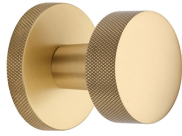

Knightsbridge Knurled Knob on Knurled Concealed base

HLS8805-SB

Heritage Brass Knightsbridge Knurled Knob on Knurled Concealed base Satin Brass finish

Material:
Solid Brass

Finish:
Satin Brass

Available Finishes

Polished Brass

Polished Chrome

Antique Brass

Satin Nickel

Matt Bronze

Satin Brass

Product Dimensions (All dimensions are in millimeters unless otherwise indicated)

Projection 65 **Maximum Diameter** 63

About the Finish

Satin Brass

A modern alternative to the traditional polished brass, this attractive brushed texture beautifully mellows and adds warmth to both a traditional and a soft contemporary décor.

Useful Information

- Knob for internal doors where locking is not required
- This Door Knob is half-sprung and will work with a lightly sprung latch
- If you are replacing an existing Door Knob, this Knob will work with a Standard UK Tubular Latch
- For new doors you will also need to purchase a Tubular Latch our reference YKTL3N-SB
- Concealed Fixing