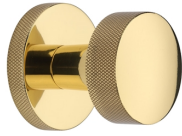

Knightsbridge Knurled Knob on Knurled Concealed base

HLS8805-PB

Heritage Brass Knightsbridge Knurled Knob on Knurled Concealed base Polished Brass finish

Material:
Solid Brass

Finish:
Polished Brass

Available Finishes

Polished Brass

Polished Chrome

Antique Brass

Satin Nickel

Matt Bronze

Satin Brass

Product Dimensions (All dimensions are in millimeters unless otherwise indicated)

Projection 65 **Maximum Diameter** 63

About the Finish

Polished Brass

Warm, mellow with a sense of heritage and comfort this highly polished finish is opulent without being flamboyant. Polished Brass coordinates perfectly with traditional décor.

Useful Information

- Knob for internal doors where locking is not required
- This Door Knob is half-sprung and will work with a lightly sprung latch
- If you are replacing an existing Door Knob, this Knob will work with a Standard UK Tubular Latch
- For new doors you will also need to purchase a Tubular Latch our reference YKTL3N-PB
- Concealed Fixing