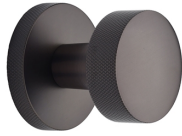

## Knightsbridge Knurled Knob on Knurled Concealed base

HLS8805-MB

Heritage Brass Knightsbridge Knurled Knob on Knurled Concealed base Matt Bronze finish

**Material:**  
Solid Brass

**Finish:**  
Matt Bronze

### Available Finishes

Polished Brass

Polished Chrome

Antique Brass

Satin Nickel

Matt Bronze

Satin Brass

### Product Dimensions (All dimensions are in millimeters unless otherwise indicated)

<b>Projection</b>	66	<b>Knob Diameter</b>	54	<b>Rose Diameter</b>	63
-------------------	----	----------------------	----	----------------------	----

#### Matt Bronze

An aged finish on brass creating a vintage appearance, yet one that also looks outstanding in contemporary schemes. Over a period of time the bronze colour will lighten along any edges and surfaces that are frequently touched and create a naturally aged appearance highlighting frequently touched areas and exposing the brass below.