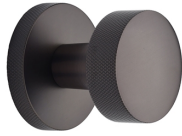

## Knightsbridge Knurled Knob on Knurled Concealed base

HLS8805-MB

Heritage Brass Knightsbridge Knurled Knob on Knurled Concealed base Matt Bronze finish

**Material:**  
Solid Brass

**Finish:**  
Matt Bronze

### Available Finishes

Polished Brass

Polished Chrome

Antique Brass

Satin Nickel

Matt Bronze

Satin Brass

### Product Dimensions (All dimensions are in millimeters unless otherwise indicated)

**Projection** 65      **Maximum Diameter** 63

#### Matt Bronze

An aged finish on brass creating a vintage appearance, yet one that also looks outstanding in contemporary schemes. Over a period of time the bronze colour will lighten along any edges and surfaces that are frequently touched and create a naturally aged appearance highlighting frequently touched areas and exposing the brass below.