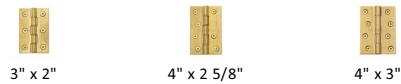

## Hinge Brass Double Phosphor Washered

HG99-355-NB

Heritage Brass Hinge Brass with Phosphor Washers 4" x 3" Natural Brass finish

**Material:**  
Solid Brass

**Finish:**  
NB

### Available Sizes

### Product Dimensions (All dimensions are in millimeters unless otherwise indicated)

**Backplate** 4" x 3"    **Leaf Thickness** 4.2