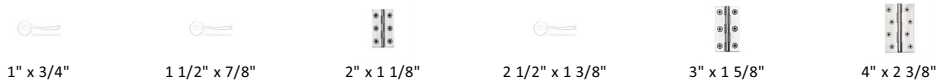

Hinge Brass

HG99-125-SC

Heritage Brass Hinge Brass 3" x 1 5/8" Satin Chrome finish

Material:
Solid Brass

Finish:
Satin Chrome

Available Finishes

Available Sizes

Product Dimensions (All dimensions are in millimeters unless otherwise indicated)

Backplate	3" x 1 5/8"	Knuckle Diameter	7.7	Leaf Thickness	2.5
------------------	-------------	-------------------------	-----	-----------------------	-----

About the Finish

Satin Chrome

The brush marks of satin chrome will appeal to those who favour an industrial yet contemporary chrome finish. Satin Chrome Finish is also less prone to finger marks than polished chrome.