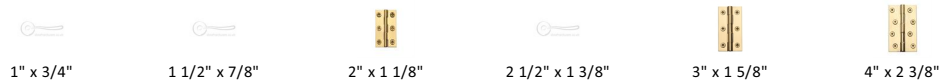

## Hinge Brass

HG99-125-PB

Heritage Brass Hinge Brass 3" x 1 5/8" Polished Brass finish

**Material:**  
Solid Brass

**Finish:**  
Polished Brass

### Available Sizes

### Product Dimensions (All dimensions are in millimeters unless otherwise indicated)

<b>Backplate</b>	3" x 1 5/8"	<b>Knuckle Diameter</b>	7.7	<b>Leaf Thickness</b>	2.5
------------------	-------------	-------------------------	-----	-----------------------	-----