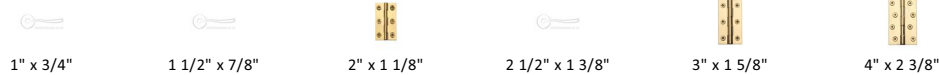

## Hinge Brass

HG99-110-PB

Heritage Brass Cabinet Hinge Brass 1 1/2" Polished Brass finish

**Material:**  
Solid Brass

**Finish:**  
Polished Brass

### Available Sizes

### Product Dimensions (All dimensions are in millimeters unless otherwise indicated)

<b>Backplate</b>	1 1/2" x 7/8"	<b>Leaf Thickness</b>	1.2
------------------	---------------	-----------------------	-----