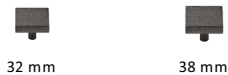

Heritage Brass Cabinet Knob Hammered Square Design

HAM3685 38-MB

Heritage Brass Cabinet Knob Hammered Square Design 38mm Matt Bronze finish

Material:
Solid Brass

Finish:
Matt Bronze

Available Finishes

Available Sizes

Product Dimensions (All dimensions are in millimeters unless otherwise indicated)

Projection	28	Maximum Diameter	9	Keep Width	38	Keep Length	38
-------------------	----	-------------------------	---	-------------------	----	--------------------	----

About the Finish

Matt Bronze

An aged finish on brass creating a vintage appearance, yet one that also looks outstanding in contemporary schemes. Over a period of time the bronze colour will lighten along any edges and surfaces that are frequently touched and create a naturally aged appearance highlighting frequently touched areas and exposing the brass below.