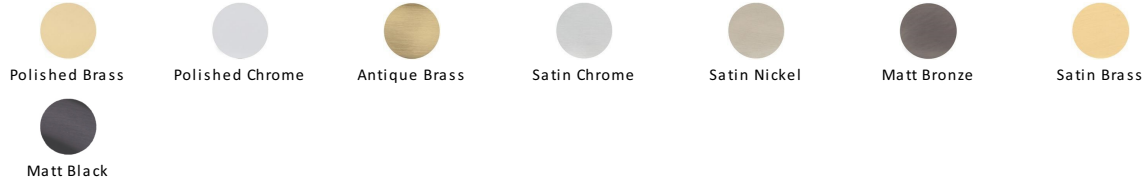

Heritage Brass Cabinet Knob Hammered Square Design

HAM3685 38-AT

Heritage Brass Cabinet Knob Hammered Square Design 38mm Antique Brass finish

Material:
Solid Brass

Finish:
Antique Brass

Available Finishes

Available Sizes

About the Finish

Antique Brass

With russet hues and a brass undertone, this variation on brass retains a warm and mellow character but adds age and maturity by highlighting the variance of shades making each piece both alluring and unique.