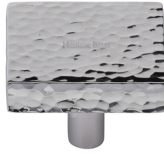

## Heritage Brass Cabinet Knob Hammered Square Design

HAM3685 32-PC

Heritage Brass Cabinet Knob Hammered Square Design 32mm Polished Chrome finish

**Material:**  
Solid Brass

**Finish:**  
Polished Chrome

#### Polished Chrome

A bold, contemporary finish; low maintenance and easy to clean. The mirror effect reflects light and colour and will complement any colour scheme