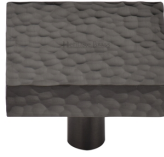

Heritage Brass Cabinet Knob Hammered Square Design

HAM3685 32-MB

Heritage Brass Cabinet Knob Hammered Square Design 32mm Matt Bronze finish

Material:
Solid Brass

Finish:
Matt Bronze

Available Finishes

Available Sizes

Product Dimensions (All dimensions are in millimeters unless otherwise indicated)

Projection	28	Maximum Diameter	9	Keep Width	32	Keep Length	32
-------------------	----	-------------------------	---	-------------------	----	--------------------	----

About the Finish

Matt Bronze

An aged finish on brass creating a vintage appearance, yet one that also looks outstanding in contemporary schemes. Over a period of time the bronze colour will lighten along any edges and surfaces that are frequently touched and create a naturally aged appearance highlighting frequently touched areas and exposing the brass below.