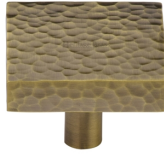

## Heritage Brass Cabinet Knob Hammered Square Design

HAM3685 32-AT

Heritage Brass Cabinet Knob Hammered Square Design 32mm Antique Brass finish

**Material:**  
Solid Brass

**Finish:**  
Antique Brass