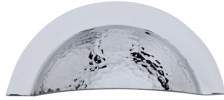

Crescent Drawer Cup Pull Hammered Design

HAM1730-PC

Heritage Brass Drawer Cup Pull Crescent Hammered Design Polished Chrome finish

Material:
Solid Brass

Finish:
Polished Chrome

Available Finishes

Polished Brass

Polished Chrome

Antique Brass

Satin Nickel

Matt Bronze

Satin Brass

Product Dimensions (All dimensions are in millimeters unless otherwise indicated)

Length	97	Width	43	CTC	57	Projection	18
Finger Clearance - Width	75	Finger Clearance - Height	15				

About the Finish

Polished Chrome

A bold, contemporary finish; low maintenance and easy to clean. The mirror effect reflects light and colour and will complement any colour scheme

Useful Information

- If replacing an existing Cabinet Pull it may be simpler to install if you select a pull which matches the existing centre to centre of the screw holes