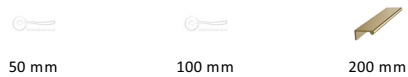

## EPR Edge Pull Cabinet Handle

EPR50-40-ULB

Heritage Brass EPR Edge Pull Cabinet Handle 50mm Unlacquered Brass finish

**Material:**  
Solid Brass

**Finish:**  
Unlacquered Brass

### Product Dimensions (All dimensions are in millimeters unless otherwise indicated)

<b>Length</b>	50	<b>Width</b>	40	<b>Height</b>	3
---------------	----	--------------	----	---------------	---