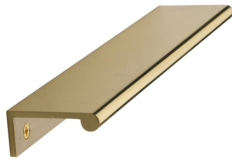

EPR Edge Pull Cabinet Handle

EPR200-40-ULB

Heritage Brass EPR Edge Pull Cabinet Handle 200mm Unlacquered Brass finish

Material:
Solid Brass

Finish:
Unlacquered Brass

Available Finishes

Available Sizes

Product Dimensions (All dimensions are in millimeters unless otherwise indicated)

Length	200	Width	40	Height	3
---------------	-----	--------------	----	---------------	---

Useful Information

- with countersinking both sides
- The EPR range can be fitted from the back or front of the cabinet.
- The EPR range can be fitted from the back or front of the cabinet.

Box Contains

- 1 Edge Pull
- 4 pcs screws 7#x5/8"