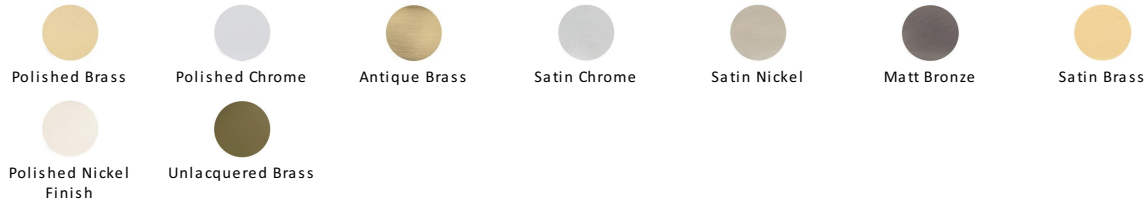

## Ball Cabinet Knob

C8321 38-ULB

Heritage Brass Cabinet Knob Ball Design 38mm Unlacquered Brass finish

**Material:**  
Solid Brass

**Finish:**  
Unlacquered Brass

### Available Finishes

### Available Sizes