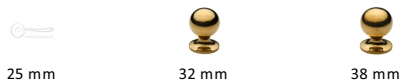

## Ball Cabinet Knob

C8321 38-ULB

Heritage Brass Cabinet Knob Ball Design 38mm Unlacquered Brass finish

**Material:**  
Solid Brass

**Finish:**  
Unlacquered Brass

### Available Sizes

### Product Dimensions (All dimensions are in millimeters unless otherwise indicated)

<b>Projection</b>	48	<b>Maximum Diameter</b>	38	<b>Base</b>	38
-------------------	----	-------------------------	----	-------------	----