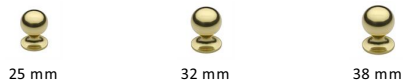

Ball Cabinet Knob

C8321 38-PB

Heritage Brass Cabinet Knob Ball Design 38mm Polished Brass finish

Material:
Solid Brass

Finish:
Polished Brass

Available Finishes

Available Sizes

Product Dimensions (All dimensions are in millimeters unless otherwise indicated)

Projection 48 **Maximum Diameter** 38 **Base** 38

About the Finish

Polished Brass

Warm, mellow with a sense of heritage and comfort this highly polished finish is opulent without being flamboyant. Polished Brass coordinates perfectly with traditional décor.