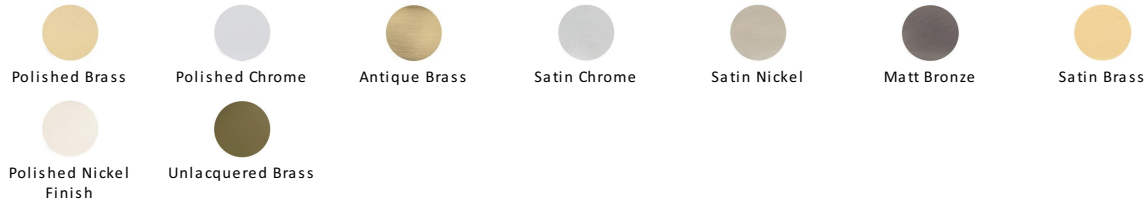

Ball Cabinet Knob

C8321 25-ULB

Heritage Brass Cabinet Knob Ball Design 25mm Unlacquered Brass finish

Material:
Solid Brass

Finish:
Unlacquered Brass

Available Finishes

Available Sizes

Product Dimensions (All dimensions are in millimeters unless otherwise indicated)