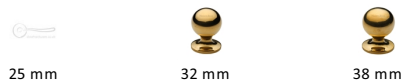

Ball Cabinet Knob

C8321 25-ULB

Heritage Brass Cabinet Knob Ball Design 25mm Unlacquered Brass finish

Material:
Solid Brass

Finish:
Unlacquered Brass

Available Finishes

Available Sizes

Product Dimensions (All dimensions are in millimeters unless otherwise indicated)

Projection	36	Maximum Diameter	25	Base	25
-------------------	----	-------------------------	----	-------------	----

Useful Information

Box Contains

- 1 Cabinet Knob
- All fixing screws and fasteners
- Back fittings, 2 x M4 bolts, thread length 25 and 38mm