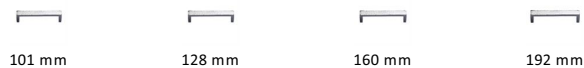

Hammered Wide Metro Cabinet Pull Handle

C4525 101-PC

Heritage Brass Cabinet Pull Hammered Wide Metro Design 101mm CTC Polished Chrome Finish

Material:
Solid Brass

Finish:
Polished Chrome

Available Finishes

Available Sizes

Product Dimensions (All dimensions are in millimeters unless otherwise indicated)

Length	110	Width	20	CTC	101	Projection	28
Base	8						

About the Finish

Polished Chrome

A bold, contemporary finish; low maintenance and easy to clean. The mirror effect reflects light and colour and will complement any colour scheme