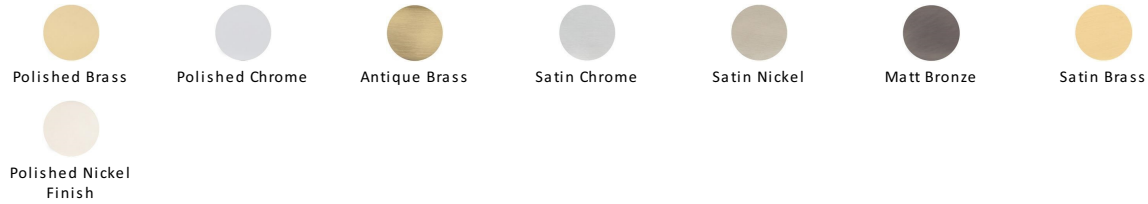

Hex Profile Cabinet Pull Handle

C4473 203-PC

Heritage Brass Cabinet Pull Hex Profile Design 203mm CTC Polished Chrome Finish

Material:
Solid Brass

Finish:
Polished Chrome

Available Finishes

Available Sizes

Product Dimensions (All dimensions are in millimeters unless otherwise indicated)

Length	218	CTC	203	Projection	34	Base	12
---------------	-----	------------	-----	-------------------	----	-------------	----

About the Finish

Polished Chrome

A bold, contemporary finish; low maintenance and easy to clean. The mirror effect reflects light and colour and will complement any colour scheme