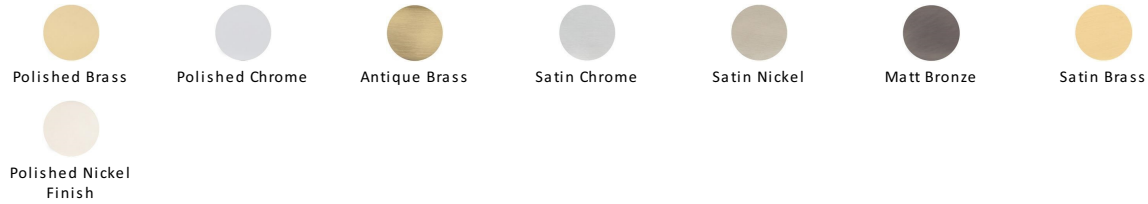

## Hex Profile Cabinet Pull Handle

C4473 203-PB

Heritage Brass Cabinet Pull Hex Profile Design 203mm CTC Polished Brass Finish

**Material:**  
Solid Brass

**Finish:**  
Polished Brass

### Available Finishes

### Available Sizes