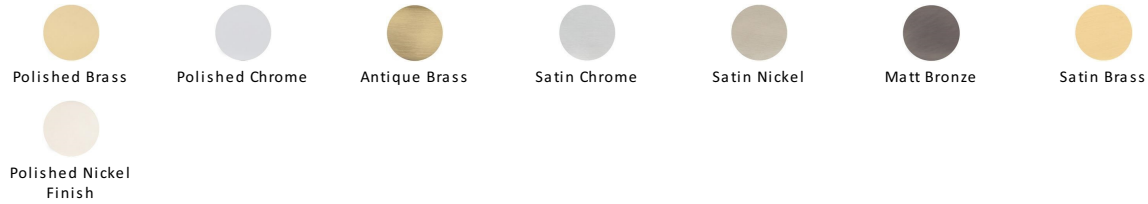

## Hex Profile Cabinet Pull Handle

C4473 203-AT

Heritage Brass Cabinet Pull Hex Profile Design 203mm CTC Antique Brass Finish

**Material:**  
Solid Brass

**Finish:**  
Antique Brass

### Available Finishes

### Available Sizes