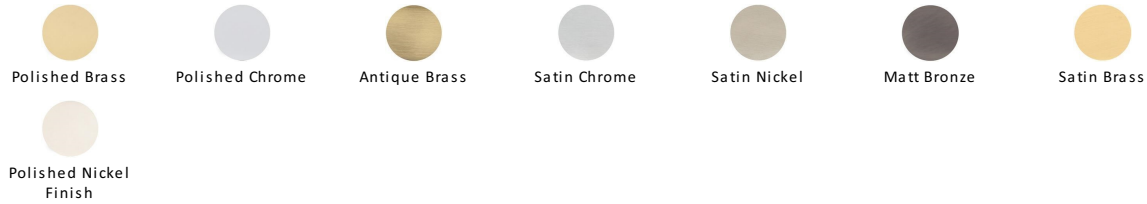

Knurled T-Bar Cabinet Knob with Rose

C4416-SN

Heritage Brass Cabinet Knob Knurled T-Bar Design with Rose 45mm Satin Nickel finish

Material:
Solid Brass

Finish:
Satin Nickel

Available Finishes

Product Dimensions (All dimensions are in millimeters unless otherwise indicated)

Length	45	Width	11	Projection	32	Base	16
---------------	----	--------------	----	-------------------	----	-------------	----

About the Finish

Satin Nickel

With its honeyed grey tone created by brushed nickel plating on brass, this finish closely matches Stainless Steel but offers a warm and subtle alternative which is popular in traditional and modern décors.