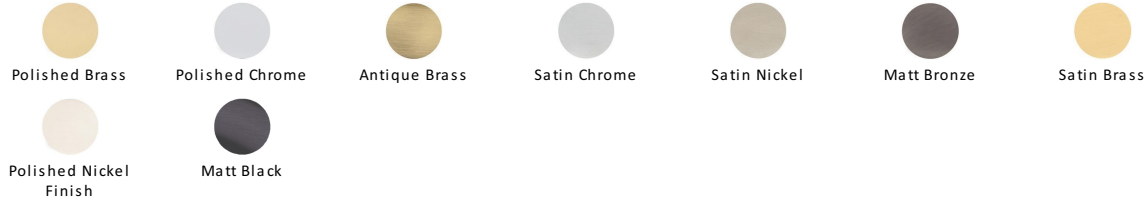

Knurled T-Bar Cabinet Knob

C4415-SC

Heritage Brass Cabinet Knob Knurled T-Bar Design 45mm Satin Chrome finish

Material:
Solid Brass

Finish:
Satin Chrome

Available Finishes

Product Dimensions (All dimensions are in millimeters unless otherwise indicated)

Length	45	Width	11	Projection	30	Base	8
---------------	----	--------------	----	-------------------	----	-------------	---

About the Finish

Satin Chrome

The brush marks of satin chrome will appeal to those who favour an industrial yet contemporary chrome finish. Satin Chrome Finish is also less prone to finger marks than polished chrome.