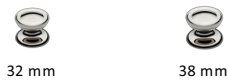

Surrey Cabinet Knob

C4386 38-PNF

Heritage Brass Cabinet Knob Surrey Design 38mm Polished Nickel finish

Material:
Solid Brass

Finish:
Polished Nickel Finish

Available Finishes

Available Sizes

Product Dimensions (All dimensions are in millimeters unless otherwise indicated)

Projection	28	Maximum Diameter	38	Base	38
-------------------	----	-------------------------	----	-------------	----

About the Finish

Polished Nickel Finish

With its subtle golden hue this is a mellow alternative to polished chrome. The finish is not coated and will oxidise naturally. If not regularly buffed with a soft cloth this finish will subtly change over time by taking on an aged patina.