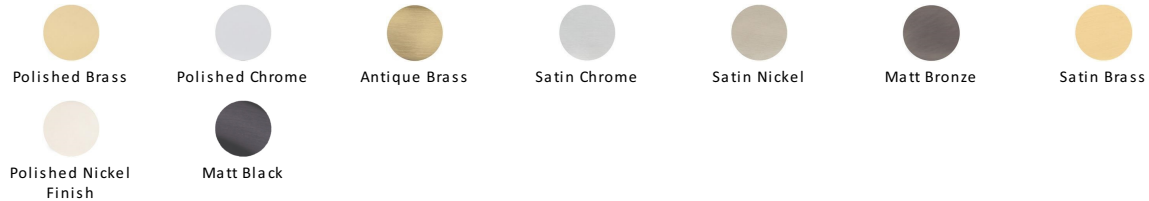

Square Vintage Cabinet Pull Handle

C3964 203-PC

Heritage Brass Cabinet Pull Square Vintage Design 203mm CTC Polished Chrome Finish

Material:
Solid Brass

Finish:
Polished Chrome

Available Finishes

Available Sizes

Product Dimensions (All dimensions are in millimeters unless otherwise indicated)

Length	221	Width	9	CTC	203	Projection	30
Base	18						

About the Finish

Polished Chrome

A bold, contemporary finish; low maintenance and easy to clean. The mirror effect reflects light and colour and will complement any colour scheme