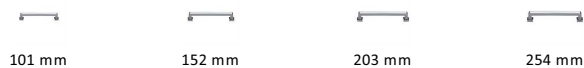

## Square Vintage Cabinet Pull Handle

C3964 152-PC

Heritage Brass Cabinet Pull Square Vintage Design 152mm CTC Polished Chrome Finish

**Material:**  
Solid Brass

**Finish:**  
Polished Chrome

### Available Sizes

### Product Dimensions (All dimensions are in millimeters unless otherwise indicated)

<b>Length</b>	170	<b>Width</b>	9	<b>CTC</b>	152	<b>Projection</b>	30
<b>Base</b>	18						