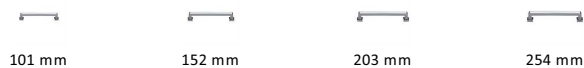

Product Dimensions (All dimensions are in millimeters unless otherwise indicated)

Length	170	Width	9	CTC	152	Projection	30
Base	18						

About the Finish

Polished Chrome

A bold, contemporary finish; low maintenance and easy to clean. The mirror effect reflects light and colour and will complement any colour scheme

Useful Information

- If replacing an existing Cabinet Pull it may be simpler to install if you select a pull which matches the existing centre to centre of the screw holes

Box Contains

- 1 x Cabinet Pull
- All fixing screws and fasteners
- Back fittings. 4 x M4 bolts; 2 x 25mm and 2 x 40mm thread length