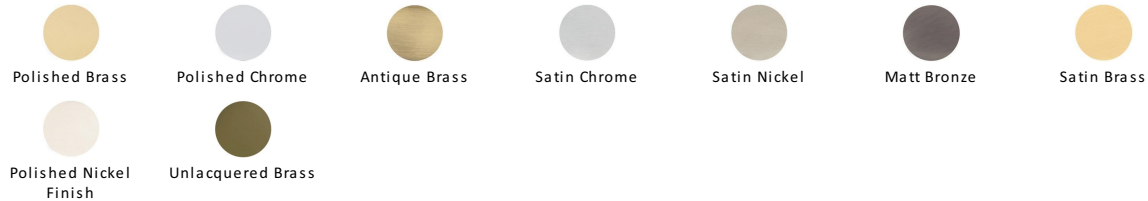

## Henley Traditional Cabinet Pull Handle

C3960 203-SB

Heritage Brass Cabinet Pull Henley Traditional Design 203mm CTC Satin Brass Finish

**Material:**  
Solid Brass

**Finish:**  
Satin Brass

### Available Finishes

### Available Sizes

#### Satin Brass

A modern alternative to the traditional polished brass, this attractive brushed texture beautifully mellows and adds warmth to both a traditional and a soft contemporary décor.