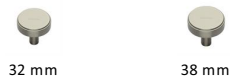

## Stepped Disc Cabinet Knob

C3952 38-SN

Heritage Brass Cabinet Knob Stepped Disc Design 38mm Satin Nickel finish

**Material:**  
Solid Brass

**Finish:**  
Satin Nickel

### Available Sizes

### Product Dimensions (All dimensions are in millimeters unless otherwise indicated)

**Projection**                      29                      **Maximum Diameter**    38