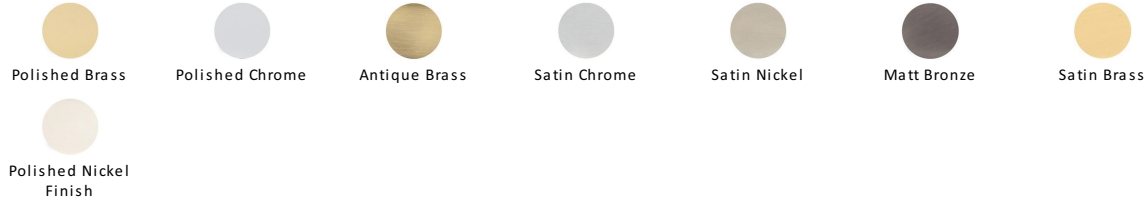

Rectangular Hammered Cabinet Knob

C3386 47-SB

Heritage Brass Cabinet Knob Rectangular Hammered Design 47mm Satin Brass finish

Material:
Solid Brass

Finish:
Satin Brass

Available Finishes

Available Sizes

Product Dimensions (All dimensions are in millimeters unless otherwise indicated)

Length	47	Width	25	Projection	28	Base	9
---------------	----	--------------	----	-------------------	----	-------------	---

About the Finish

Satin Brass

A modern alternative to the traditional polished brass, this attractive brushed texture beautifully mellows and adds warmth to both a traditional and a soft contemporary décor.