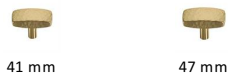

Rectangular Hammered Cabinet Knob

C3386 47-SB

Heritage Brass Cabinet Knob Rectangular Hammered Design 47mm Satin Brass finish

Material:
Solid Brass

Finish:
Satin Brass

Available Finishes

Available Sizes

Product Dimensions (All dimensions are in millimeters unless otherwise indicated)

Length	47	Width	25	Projection	28	Base	9
---------------	----	--------------	----	-------------------	----	-------------	---

About the Finish

Satin Brass

A modern alternative to the traditional polished brass, this attractive brushed texture beautifully mellows and adds warmth to both a traditional and a soft contemporary décor.