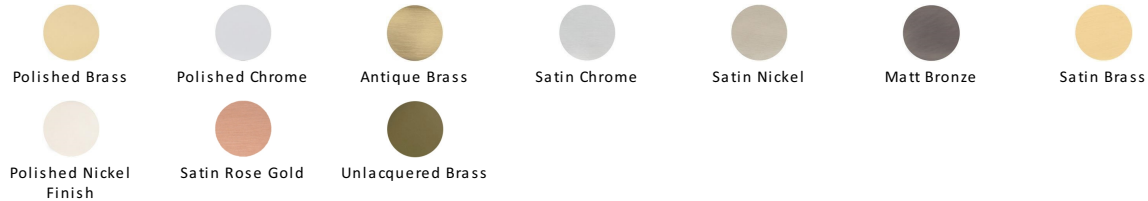

Colonial Cabinet Pull Handle

C2533 254-PC

Heritage Brass Cabinet Pull Colonial Design 254mm CTC Polished Chrome Finish

Material:
Solid Brass

Finish:
Polished Chrome

Available Finishes

Available Sizes

Product Dimensions (All dimensions are in millimeters unless otherwise indicated)

Length	280	CTC	254	Projection	38	Base	25
---------------	-----	------------	-----	-------------------	----	-------------	----

About the Finish

Polished Chrome

A bold, contemporary finish; low maintenance and easy to clean. The mirror effect reflects light and colour and will complement any colour scheme