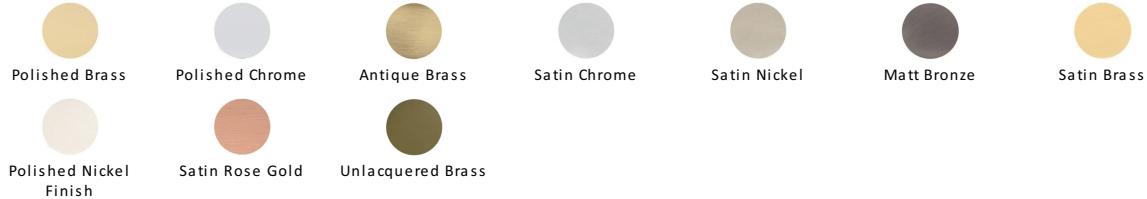

Colonial Cabinet Pull Handle

C2533 254-PC

Heritage Brass Cabinet Pull Colonial Design 254mm CTC Polished Chrome Finish

Material:
Solid Brass

Finish:
Polished Chrome

Available Finishes

Available Sizes

Product Dimensions (All dimensions are in millimeters unless otherwise indicated)

Length	280	CTC	254	Projection	38	Base	25
---------------	-----	------------	-----	-------------------	----	-------------	----

About the Finish

Polished Chrome

A bold, contemporary finish; low maintenance and easy to clean. The mirror effect reflects light and colour and will complement any colour scheme