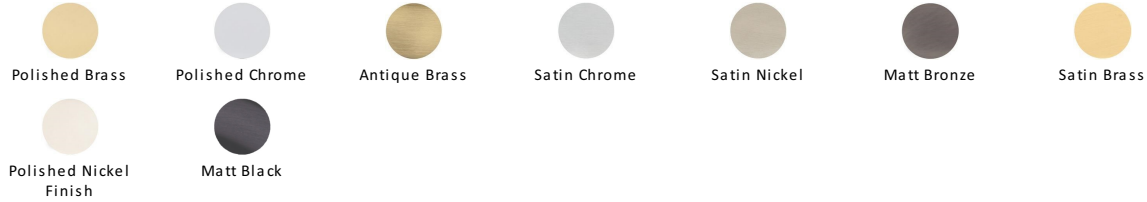

## Rectangular Flush Pull - C1855

C1855 300-PB

12" Flush Handle Polished Brass

**Material:**  
Solid Brass

**Finish:**  
Polished Brass

### Available Finishes

### Available Sizes