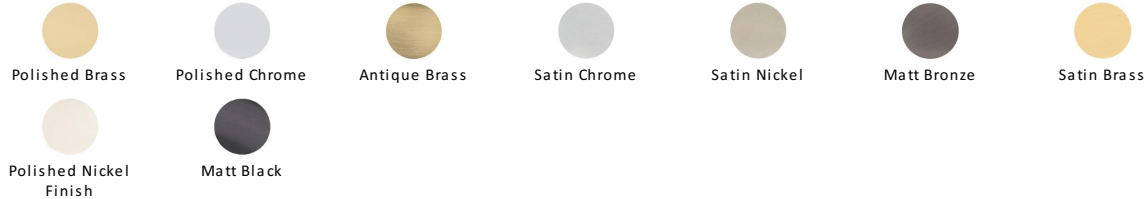

## Rectangular Flush Pull - C1855

C1855 300-MB

12" Flush Handle Matt Bronze

**Material:**  
Solid Brass

**Finish:**  
Matt Bronze

### Available Finishes

### Available Sizes

#### Matt Bronze

An aged finish on brass creating a vintage appearance, yet one that also looks outstanding in contemporary schemes. Over a period of time the bronze colour will lighten along any edges and surfaces that are frequently touched and create a naturally aged appearance highlighting frequently touched areas and exposing the brass below.