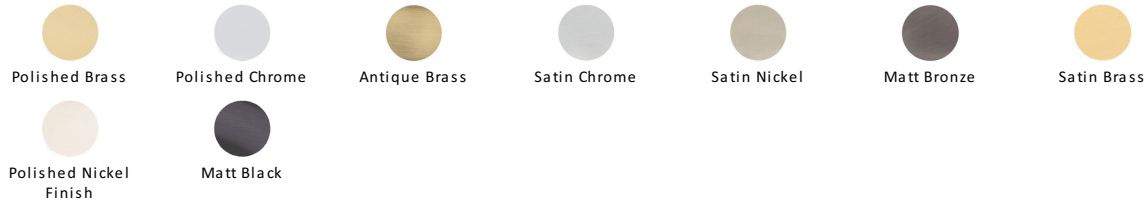

Rectangular Flush Pull - C1855

C1855 175-SC

6" Flush Handle Satin Chrome

Material:
Solid Brass

Finish:
Satin Chrome

Available Finishes

Available Sizes

Product Dimensions (All dimensions are in millimeters unless otherwise indicated)

Length	175	Width	58	Projection	2.5
---------------	-----	--------------	----	-------------------	-----

About the Finish

Satin Chrome

The brush marks of satin chrome will appeal to those who favour an industrial yet contemporary chrome finish. Satin Chrome Finish is also less prone to finger marks than polished chrome.