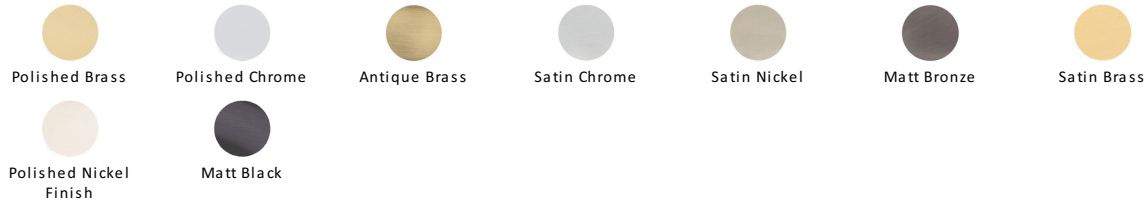

Rectangular Flush Pull - C1855

C1855 175-SB

6" Flush Handle Satin Brass

Material:
Solid Brass

Finish:
Satin Brass

Available Finishes

Available Sizes

Product Dimensions (All dimensions are in millimeters unless otherwise indicated)

Length	175	Width	58	Projection	2.5
---------------	-----	--------------	----	-------------------	-----

About the Finish

Satin Brass

A modern alternative to the traditional polished brass, this attractive brushed texture beautifully mellows and adds warmth to both a traditional and a soft contemporary décor.