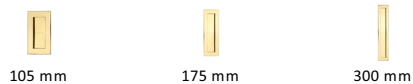

Rectangular Flush Pull - C1855

C1855 175-PB

6" Flush Handle Polished Brass

Material:
Solid Brass

Finish:
Polished Brass

Available Finishes

Available Sizes

Product Dimensions (All dimensions are in millimeters unless otherwise indicated)

Length	175	Width	58	Projection	13
---------------	-----	--------------	----	-------------------	----

About the Finish

Polished Brass

Warm, mellow with a sense of heritage and comfort this highly polished finish is opulent without being flamboyant. Polished Brass coordinates perfectly with traditional décor.