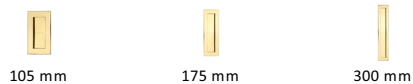

Rectangular Flush Pull - C1855

C1855 175-PB

6" Flush Handle Polished Brass

Material:
Solid Brass

Finish:
Polished Brass

Available Finishes

Available Sizes

Product Dimensions (All dimensions are in millimeters unless otherwise indicated)

Length	175	Width	58	Projection	2.5
---------------	-----	--------------	----	-------------------	-----

About the Finish

Polished Brass

Warm, mellow with a sense of heritage and comfort this highly polished finish is opulent without being flamboyant. Polished Brass coordinates perfectly with traditional décor.