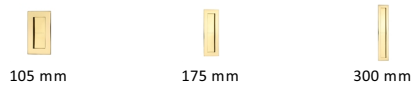

Rectangular Flush Pull - C1855

C1855 105-PB

4" Flush Handle Polished Brass

Material:
Solid Brass

Finish:
Polished Brass

Available Finishes

Available Sizes

Product Dimensions (All dimensions are in millimeters unless otherwise indicated)

Length	105	Width	58	Projection	2.5
---------------	-----	--------------	----	-------------------	-----

About the Finish

Polished Brass

Warm, mellow with a sense of heritage and comfort this highly polished finish is opulent without being flamboyant. Polished Brass coordinates perfectly with traditional décor.