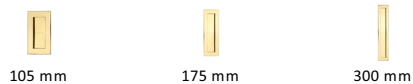

Rectangular Flush Pull - C1855

C1855 105-PB

4" Flush Handle Polished Brass

Material:
Solid Brass

Finish:
Polished Brass

Available Finishes

Available Sizes

Product Dimensions (All dimensions are in millimeters unless otherwise indicated)

Length	105	Width	58	Projection	13
---------------	-----	--------------	----	-------------------	----

About the Finish

Polished Brass

Warm, mellow with a sense of heritage and comfort this highly polished finish is opulent without being flamboyant. Polished Brass coordinates perfectly with traditional décor.