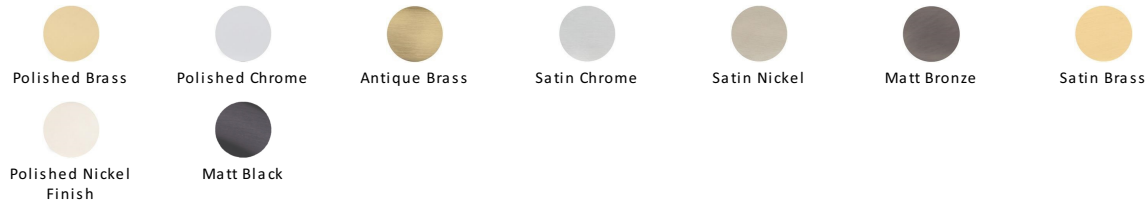

Round Reeded Flush Pull

C1837-SC

Round Reeded Flush Pull Satin Chrome finish
UK Design Registration Number 6202497

Material:
Solid Brass

Finish:
Satin Chrome

Available Finishes

Product Dimensions (All dimensions are in millimeters unless otherwise indicated)

Width	63	Projection	13	Plate Diameter	39
--------------	----	-------------------	----	-----------------------	----

About the Finish

Satin Chrome

The brush marks of satin chrome will appeal to those who favour an industrial yet contemporary chrome finish. Satin Chrome Finish is also less prone to finger marks than polished chrome.