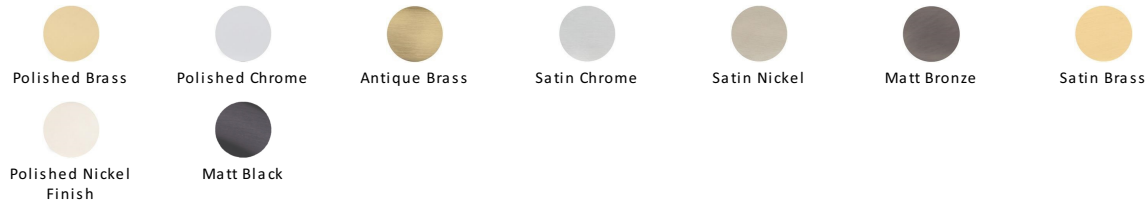

## Round Reeded Flush Pull

C1837-SC

Round Reeded Flush Pull Satin Chrome finish  
UK Design Registration Number 6202497

**Material:**  
Solid Brass

**Finish:**  
Satin Chrome

### Available Finishes

### About the Finish

#### Satin Chrome

The brush marks of satin chrome will appeal to those who favour an industrial yet contemporary chrome finish. Satin Chrome Finish is also less prone to finger marks than polished chrome.