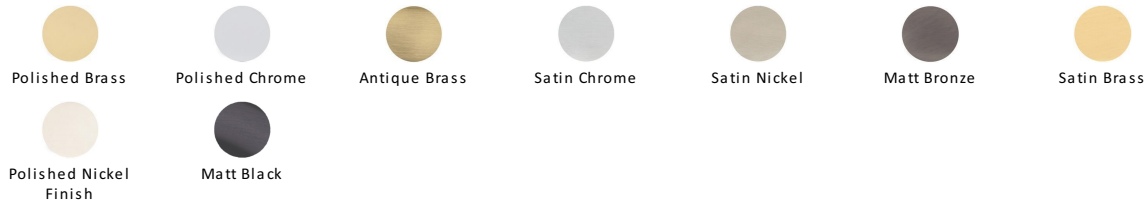

## Round Reeded Flush Pull

C1837-PNF

Round Reeded Flush Pull Polished Nickel finish

UK Design Registration Number 6202497

**Material:**

Solid Brass

**Finish:**

Polished Nickel Finish

### Available Finishes

### About the Finish

#### Polished Nickel Finish

With its subtle golden hue this is a mellow alternative to polished chrome. The finish is not coated and will oxidise naturally. If not regularly buffed with a soft cloth this finish will subtly change over time by taking on an aged patina.