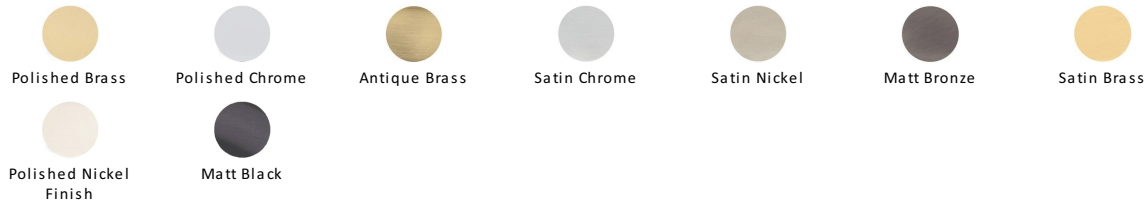

Round Reeded Flush Pull

C1837-PC

Round Reeded Flush Pull Polished Chrome finish

UK Design Registration Number 6202497

Material:
Solid Brass

Finish:
Polished Chrome

Available Finishes

Product Dimensions (All dimensions are in millimeters unless otherwise indicated)

Width	63	Projection	13	Plate Diameter	39
--------------	----	-------------------	----	-----------------------	----

About the Finish

Polished Chrome

A bold, contemporary finish; low maintenance and easy to clean. The mirror effect reflects light and colour and will complement any colour scheme