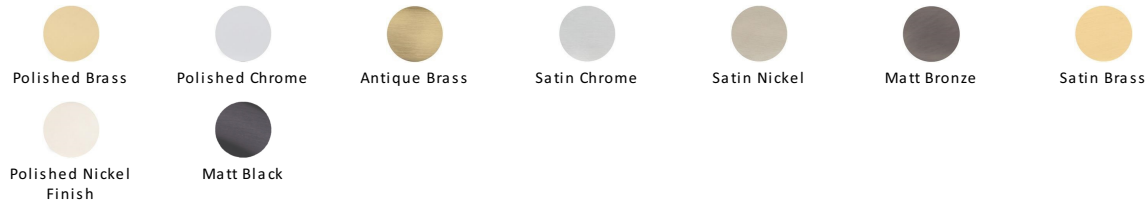

Round Reeded Flush Pull

C1837-PB

Round Reeded Flush Pull Polished Brass finish
UK Design Registration Number 6202497

Material:
Solid Brass

Finish:
Polished Brass

Available Finishes

Product Dimensions (All dimensions are in millimeters unless otherwise indicated)

Width	63	Projection	13	Plate Diameter	39
--------------	----	-------------------	----	-----------------------	----

About the Finish

Polished Brass

Warm, mellow with a sense of heritage and comfort this highly polished finish is opulent without being flamboyant. Polished Brass coordinates perfectly with traditional décor.