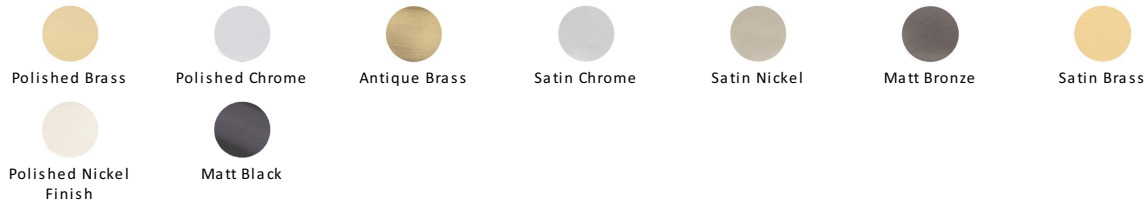

## Round Reeded Flush Pull

C1837-PB

Round Reeded Flush Pull Polished Brass finish  
UK Design Registration Number 6202497

**Material:**  
Solid Brass

**Finish:**  
Polished Brass

### Available Finishes

### About the Finish